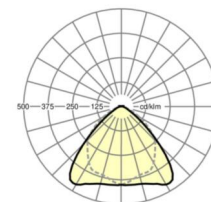

CHARACTERISTICS

Order number	19510006110
EAN number	4020863425983
Commodity code	94051190
Certification mark	IP 20, Protection class I, ENEC10 VDE, F, HACCP DIN10500/Food/IFS-application-related suitability/BRC, Indoor, CE
Impact resistance (IK rating)	IK03 (-20°C bis 25°C)
Ambient temperatur	ta -20°C to 25°C
Special properties	Ready for IoT
Warranty period	5 years
State funding programs	BEG - Federal funding for efficient buildings (valid only for Germany)

ELECTRICAL ENGINEERING

Controller	Electronic driver DALI2 (1 pcs.)
System output	64W
Mains voltage	230V/50Hz
Energy efficiency class/light source	C

LIGHTING TECHNOLOGY

Placement	LED, Colour rendering/Light colour CRI ≥ 80 / 3000K
Colour tolerance (MacAdam)	3SDCM
Nominal luminous flux	10127lm
LED service life	50000h L80/B10 (Tq 25°C), 70000h L80/B50 (Tq 25°C)
Luminaire luminous efficiency	158lm/W
Beam angle	95° (C0) / 95° (C90)
UGR lat./long.	23.4 / 24.9

MECHANICS

Housing colour	traffic white RAL 9016
Dimensions (LxWxDxH)	1531mm x 55mm x 37mm
Weight (net)	1.65kg
Type of installation	Mounting rail system installation, Light structure

Dimensions

L	1531 mm	Length
B	55 mm	Width
H	37 mm	Height

DEEP-LINK

<https://www.regiolux.de/en/article/19510006110>

Reference	LED 11000lm 830
ηLB	100 %
Φ ↓/↑	98 % / 2 %
UGR lat./long.	23.4 / 24.9